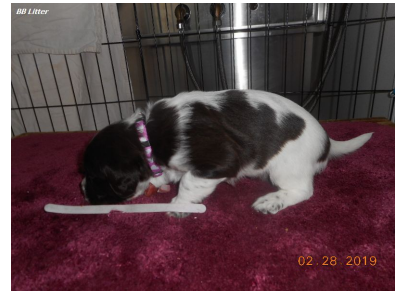

# BB Litter Puppies

Betty  
Female  
B/W  
(purple)

Ben  
Male  
B/W  
(black)

Belle  
Female  
B/W  
(orange)

# BB Litter Puppies

Bo  
Male  
B/W  
(baby  
blue)

Barbie  
Female  
B/W  
(pink)

# BB Litter Puppies

Bandit  
Male  
B/W  
(green)

Betsy  
Female  
B/W  
(yellow)