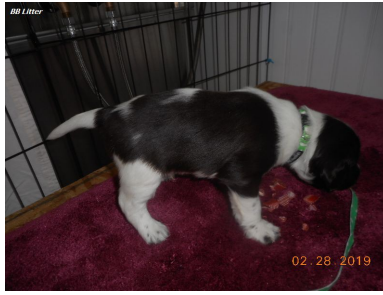

# BB Litter Puppies

Betty  
Female  
B/W  
(purple)

Ben  
Male  
B/W  
(black)

Belle  
Female  
B/W  
(orange)

# BB Litter Puppies

Bo  
Male  
B/W  
(baby  
blue)

Barbie  
Female  
B/W  
(pink)

# BB Litter Puppies

Bandit  
Male  
B/W  
(green)

Betsy  
Female  
B/W  
(yellow)