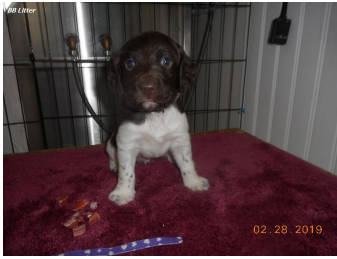

# BB Litter Puppies

Betty  
Female  
B/W  
(purple)

Ben  
Male  
B/W  
(black)

Belle  
Female  
B/W  
(orange)

# BB Litter Puppies

Bo  
Male  
B/W  
(baby  
blue)

Barbie  
Female  
B/W  
(pink)

# BB Litter Puppies

Bandit  
Male  
B/W  
(green)

Betsy  
Female  
B/W  
(yellow)