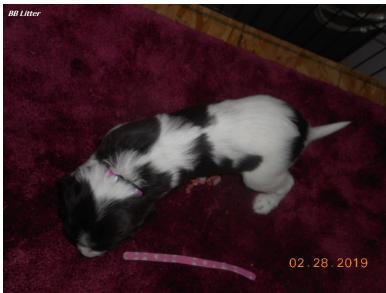

# BB Litter Puppies

Betty  
Female  
B/W  
(purple)

Ben  
Male  
B/W  
(black)

Belle  
Female  
B/W  
(orange)

# BB Litter Puppies

Bo  
Male  
B/W  
(baby  
blue)

Barbie  
Female  
B/W  
(pink)

# BB Litter Puppies

Bandit  
Male  
B/W  
(green)

Betsy  
Female  
B/W  
(yellow)