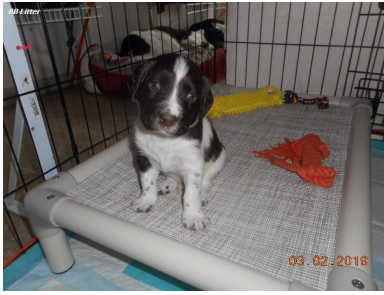

# BB Litter Puppies

Betty  
Female  
B/W  
(purple)

Ben  
Male  
B/W  
(black)

Belle  
Female  
B/W  
(orange)

# BB Litter Puppies

Bo  
Male  
B/W  
(baby  
blue)

Barbie  
Female  
B/W  
(pink)

# BB Litter Puppies

Bandit  
Male  
B/W  
(green)

Betsy  
Female  
B/W  
(yellow)