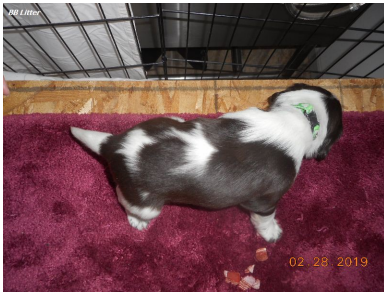

# BB Litter Puppies

Betty  
Female  
B/W  
(purple)

Ben  
Male  
B/W  
(black)

Belle  
Female  
B/W  
(orange)

# BB Litter Puppies

Bo  
Male  
B/W  
(baby  
blue)

Barbie  
Female  
B/W  
(pink)

# BB Litter Puppies

Bandit  
Male  
B/W  
(green)

Betsy  
Female  
B/W  
(yellow)