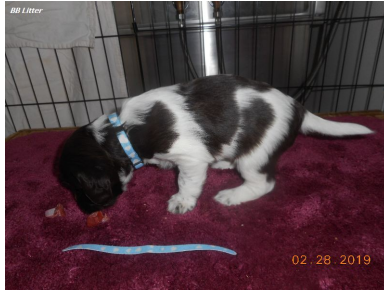

# BB Litter Puppies

Betty  
Female  
B/W  
(purple)

Ben  
Male  
B/W  
(black)

Belle  
Female  
B/W  
(orange)

# BB Litter Puppies

Bo  
Male  
B/W  
(baby  
blue)

Barbie  
Female  
B/W  
(pink)

# BB Litter Puppies

Bandit  
Male  
B/W  
(green)

Betsy  
Female  
B/W  
(yellow)