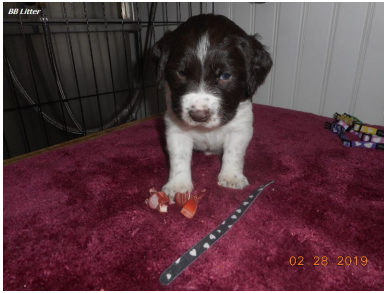

# BB Litter Puppies

Betty  
Female  
B/W  
(purple)

Ben  
Male  
B/W  
(black)

Belle  
Female  
B/W  
(orange)

# BB Litter Puppies

Bo  
Male  
B/W  
(baby  
blue)

Barbie  
Female  
B/W  
(pink)

# BB Litter Puppies

Bandit  
Male  
B/W  
(green)

Betsy  
Female  
B/W  
(yellow)