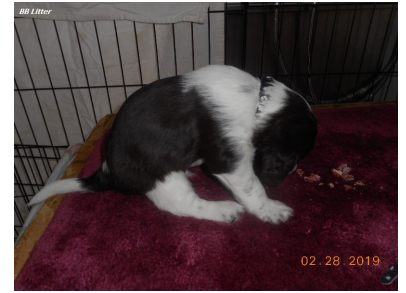

# BB Litter Puppies

Betty  
Female  
B/W  
(purple)

Ben  
Male  
B/W  
(black)

Belle  
Female  
B/W  
(orange)

# BB Litter Puppies

Bo  
Male  
B/W  
(baby  
blue)

Barbie  
Female  
B/W  
(pink)

# BB Litter Puppies

Bandit  
Male  
B/W  
(green)

Betsy  
Female  
B/W  
(yellow)