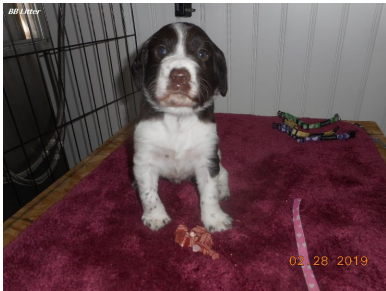

# BB Litter Puppies

Betty  
Female  
B/W  
(purple)

Ben  
Male  
B/W  
(black)

Belle  
Female  
B/W  
(orange)

# BB Litter Puppies

Bo  
Male  
B/W  
(baby  
blue)

Barbie  
Female  
B/W  
(pink)

# BB Litter Puppies

Bandit  
Male  
B/W  
(green)

Betsy  
Female  
B/W  
(yellow)