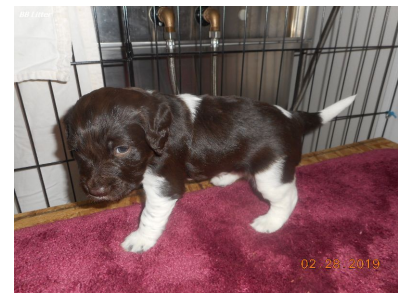

# BB Litter Puppies

Betty  
Female  
B/W  
(purple)

Ben  
Male  
B/W  
(black)

Belle  
Female  
B/W  
(orange)

# BB Litter Puppies

Bo  
Male  
B/W  
(baby  
blue)

Barbie  
Female  
B/W  
(pink)

# BB Litter Puppies

Bandit  
Male  
B/W  
(green)

Betsy  
Female  
B/W  
(yellow)