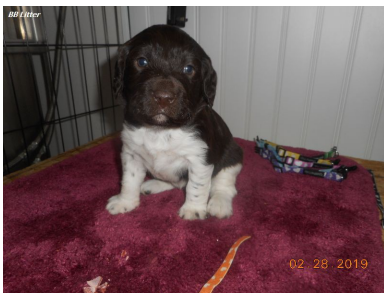

# BB Litter Puppies

Betty  
Female  
B/W  
(purple)

Ben  
Male  
B/W  
(black)

Belle  
Female  
B/W  
(orange)

# BB Litter Puppies

Bo  
Male  
B/W  
(baby  
blue)

Barbie  
Female  
B/W  
(pink)

# BB Litter Puppies

Bandit  
Male  
B/W  
(green)

Betsy  
Female  
B/W  
(yellow)