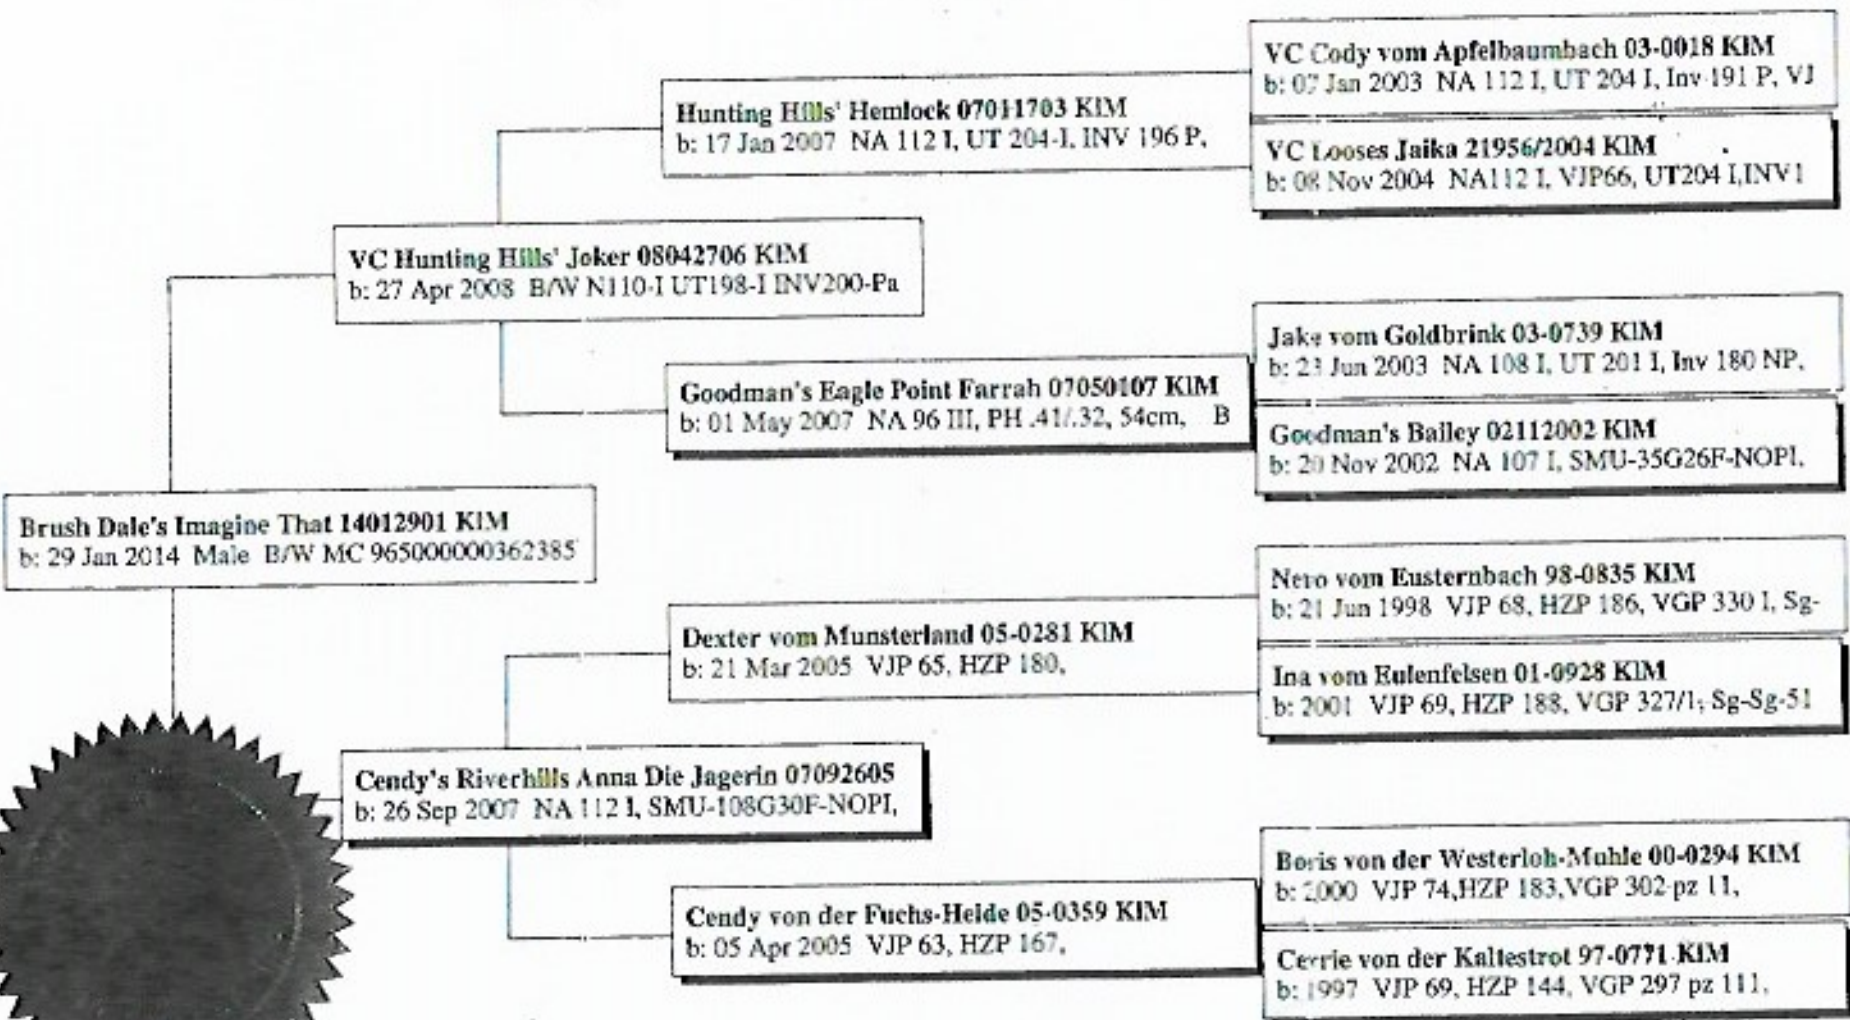

Ancestors of Brush Dale's Imagine That 14012901 KIM

Parents

Grandparents

Great-Grandparents

Breeder: Michelle Wilbers Owner: A Narde/Maxy Jo Lockbaum
32600 E 149th Av.
Brighton, CO. 80603
Registrar: Bud Ivanoff SMCNA